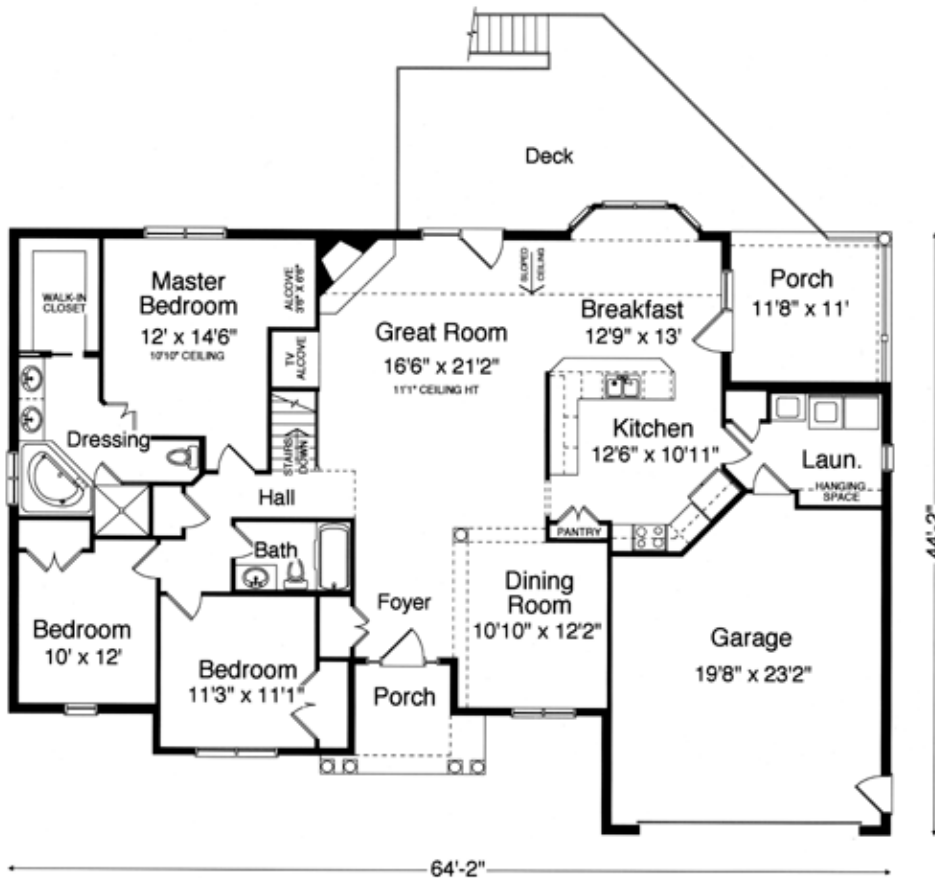

The Wexford II

**Zeilman-James
Homes, Inc.**

Plan: Wexford II
First: 1860 Sq. Ft.

This brochure is for illustrative purposes only. All floor plans, exterior renderings and dimensions are approximate, not drawn to scale and are subject to change. Floor plans, exteriors and standard features may vary per elevation and options selected. Optional items may be shown on exterior renderings. Zeilman-James reserves the right to modify all plans and specifications without notice or obligation. Please see your sales professional for specific details.