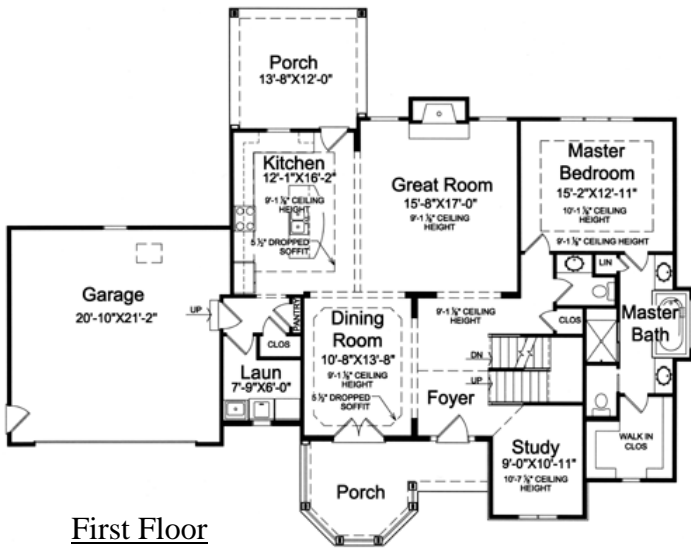

# The Copper Ridge

**Zeilman-James  
Homes, Inc.**

**Plan: Copper Ridge**

First: 1523 Sq. Ft.  
 Second: 716 Sq. Ft.  
 Total: 2239 Sq. Ft.

This brochure is for illustrative purposes only. All floor plans, exterior renderings and dimensions are approximate, not drawn to scale and are subject to change. Floor plans, exteriors and standard features may vary per elevation and options selected. Optional items may be shown on exterior renderings. Zeilman-James reserves the right to modify all plans and specifications without notice or obligation. Please see your sales professional for specific details.