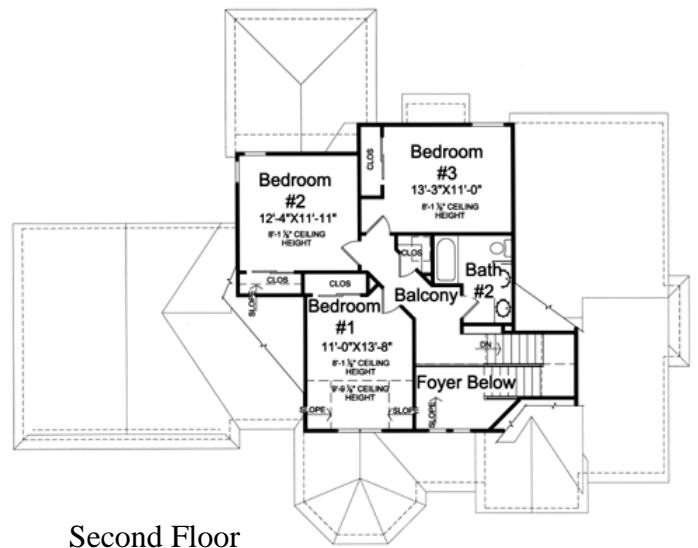

# The Copper Ridge

**Zeilman-James  
Homes, Inc.**

**Plan: Copper Ridge**

First: 1523 Sq. Ft.  
 Second: 716 Sq. Ft.  
 Total: 2239 Sq. Ft.

This brochure is for illustrative purposes only. All floor plans, exterior renderings and dimensions are approximate, not drawn to scale and are subject to change. Floor plans, exteriors and standard features may vary per elevation and options selected. Optional items may be shown on exterior renderings. Zeilman-James reserves the right to modify all plans and specifications without notice or obligation. Please see your sales professional for specific details.