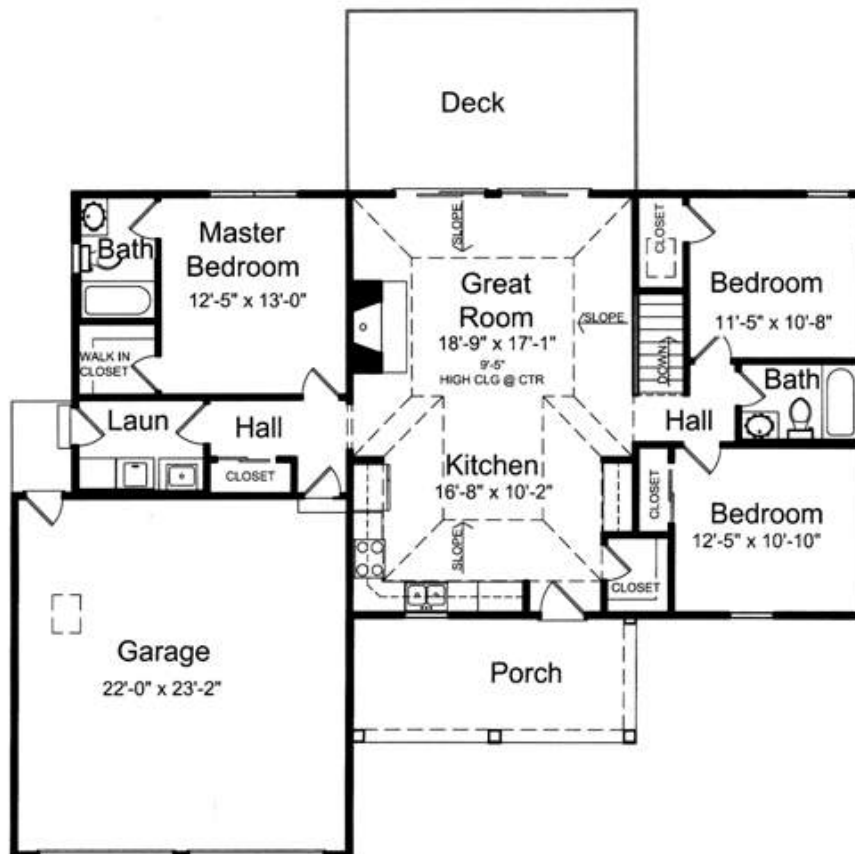

The Driftwood

**Zeilman-James
Homes, Inc.**

*Optional Fireplace Shown

Plan: Driftwood
First: 1321 Sq. Ft.

This brochure is for illustrative purposes only. All floor plans, exterior renderings and dimensions are approximate, not drawn to scale and are subject to change. Floor plans, exteriors and standard features may vary per elevation and options selected. Optional items may be shown on exterior renderings. Zeilman-James reserves the right to modify all plans and specifications without notice or obligation. Please see your sales professional for specific details.