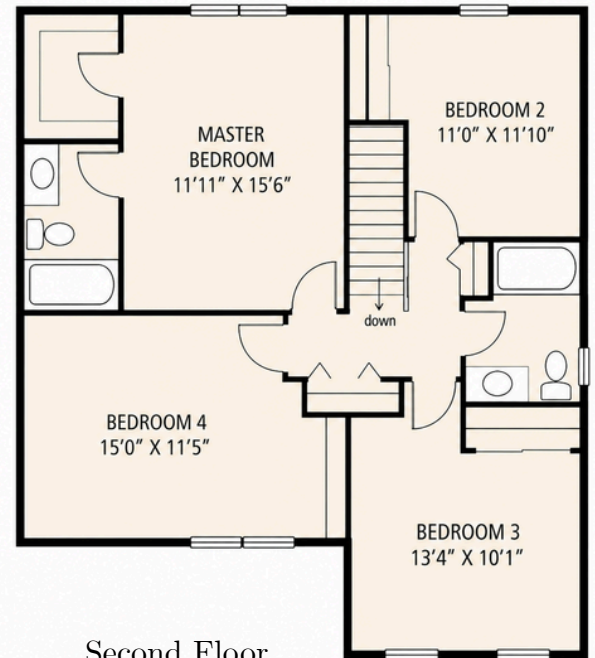

# THE BETHEL

## THE CLASSIC COLLECTION

1821 Sq. Ft.

4  
BEDROOMS

2.5  
BATHROOMS

2-CAR  
GARAGE

This brochure is for illustrative purposes only. All floor plans, exterior renderings and dimensions are approximate, not drawn to scale and are subject to change. Floor plans, exteriors and standard features may vary per elevation and options selected. Optional items may be shown on exterior renderings. Zeilman-James reserves the right to modify all plans and specifications without notice or obligation. Please see your sales professional for specific details.