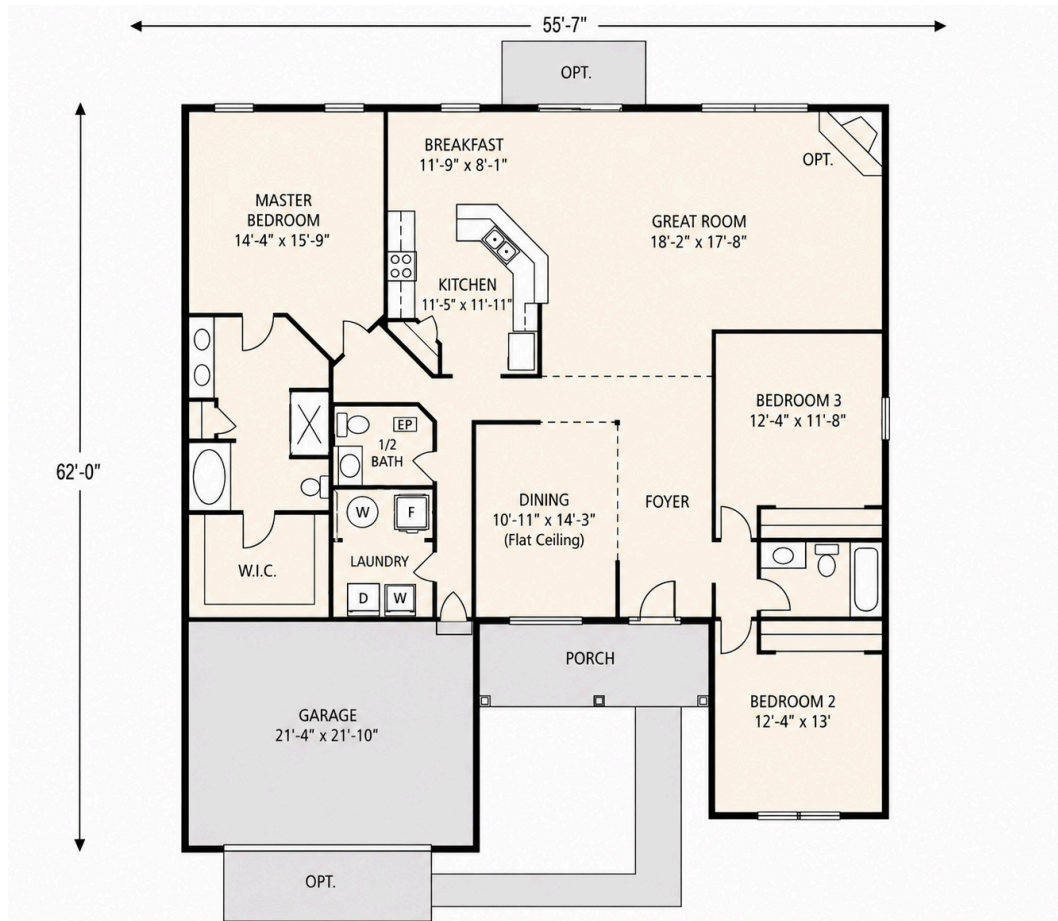

THE FLORENCE

THE CLASSIC COLLECTION

2430 Sq. Ft.

3
BEDROOMS

2.5
BATHROOMS

2-CAR
GARAGE

This brochure is for illustrative purposes only. All floor plans, exterior renderings and dimensions are approximate, not drawn to scale and are subject to change. Floor plans, exteriors and standard features may vary per elevation and options selected. Optional items may be shown on exterior renderings. Zeilman-James reserves the right to modify all plans and specifications without notice or obligation. Please see your sales professional for specific details.