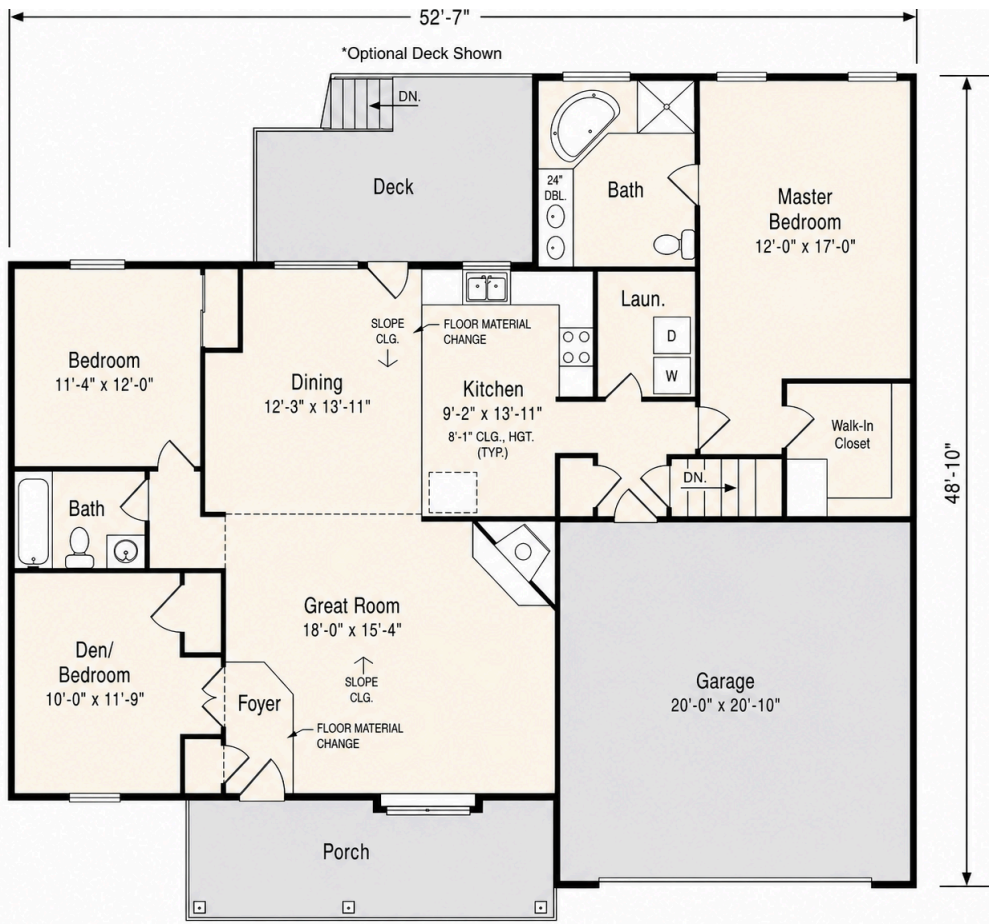

THE PARKVIEW

THE CLASSIC COLLECTION

1600 Sq. Ft.	3 BEDROOMS	2 BATHROOMS	2-CAR GARAGE
--------------	------------	-------------	--------------

This brochure is for illustrative purposes only. All floor plans, exterior renderings and dimensions are approximate, not drawn to scale and are subject to change. Floor plans, exteriors and standard features may vary per elevation and options selected. Optional items may be shown on exterior renderings. Zeilman-James reserves the right to modify all plans and specifications without notice or obligation. Please see your sales professional for specific details.